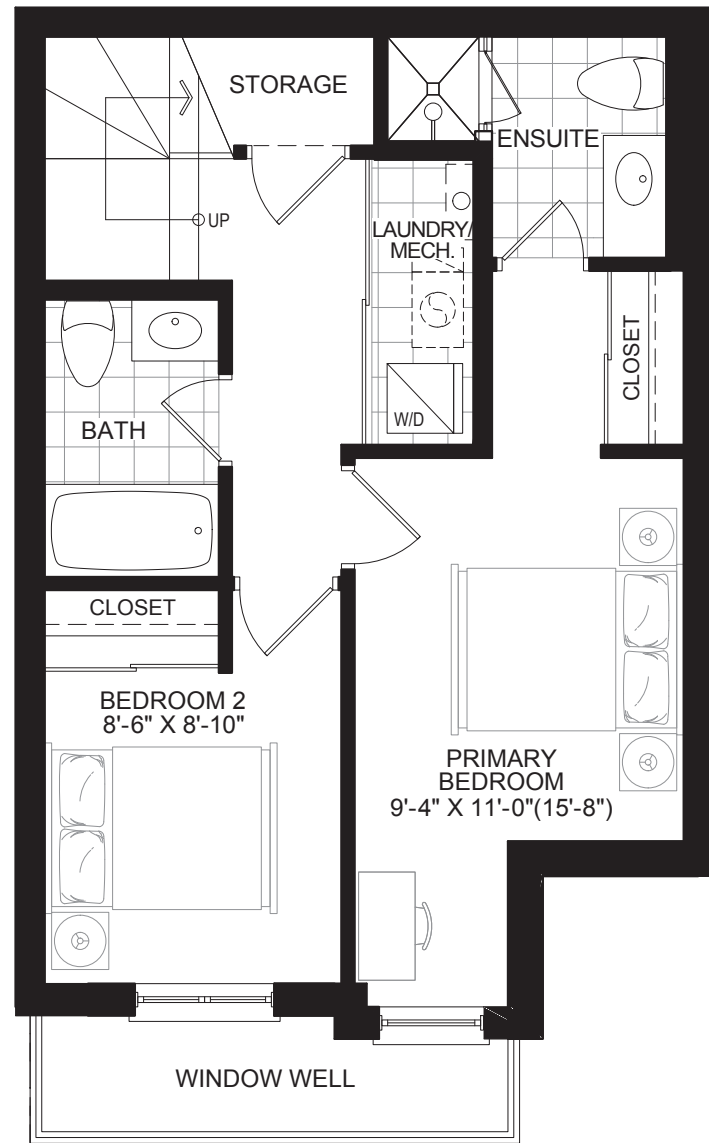

2D

2 BEDROOM
1,028 SQ.FT.

BLOCK 1 FRONT

BLOCK 1 REAR