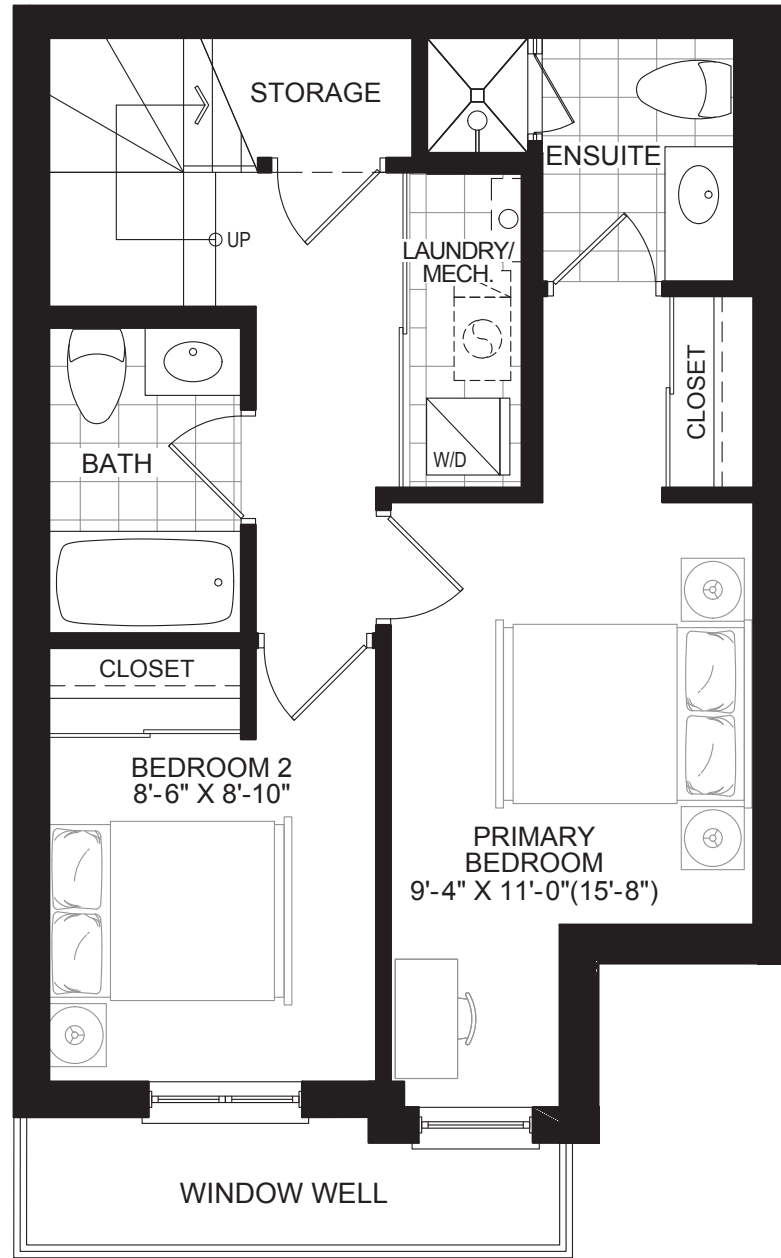

2DE

2 BEDROOM
1,050 SQ.FT.

BLOCK 1 FRONT

BLOCK 1 REAR