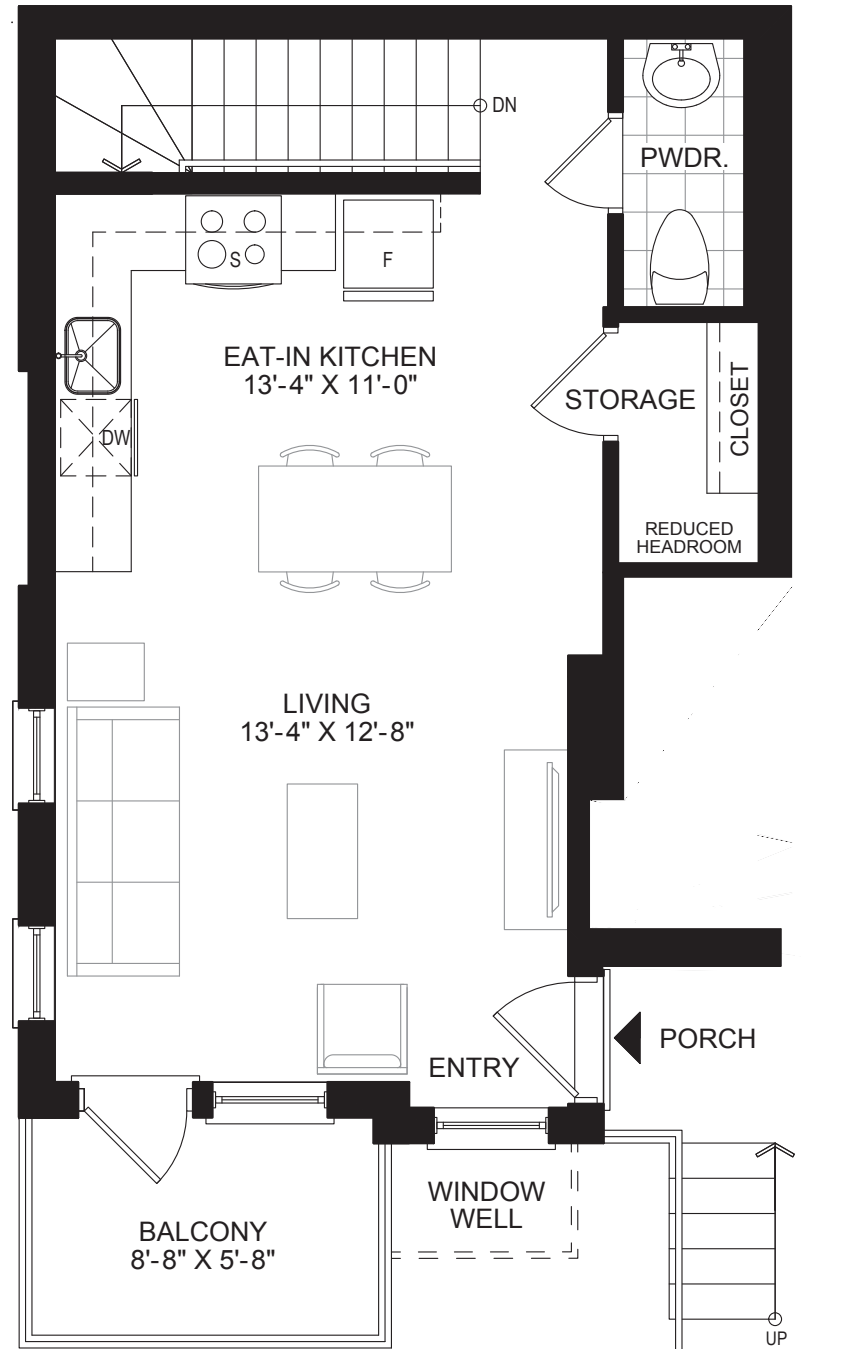

2DE

2 BEDROOM
1,050 SQ.FT.

BLOCK 1 FRONT

BLOCK 1 REAR