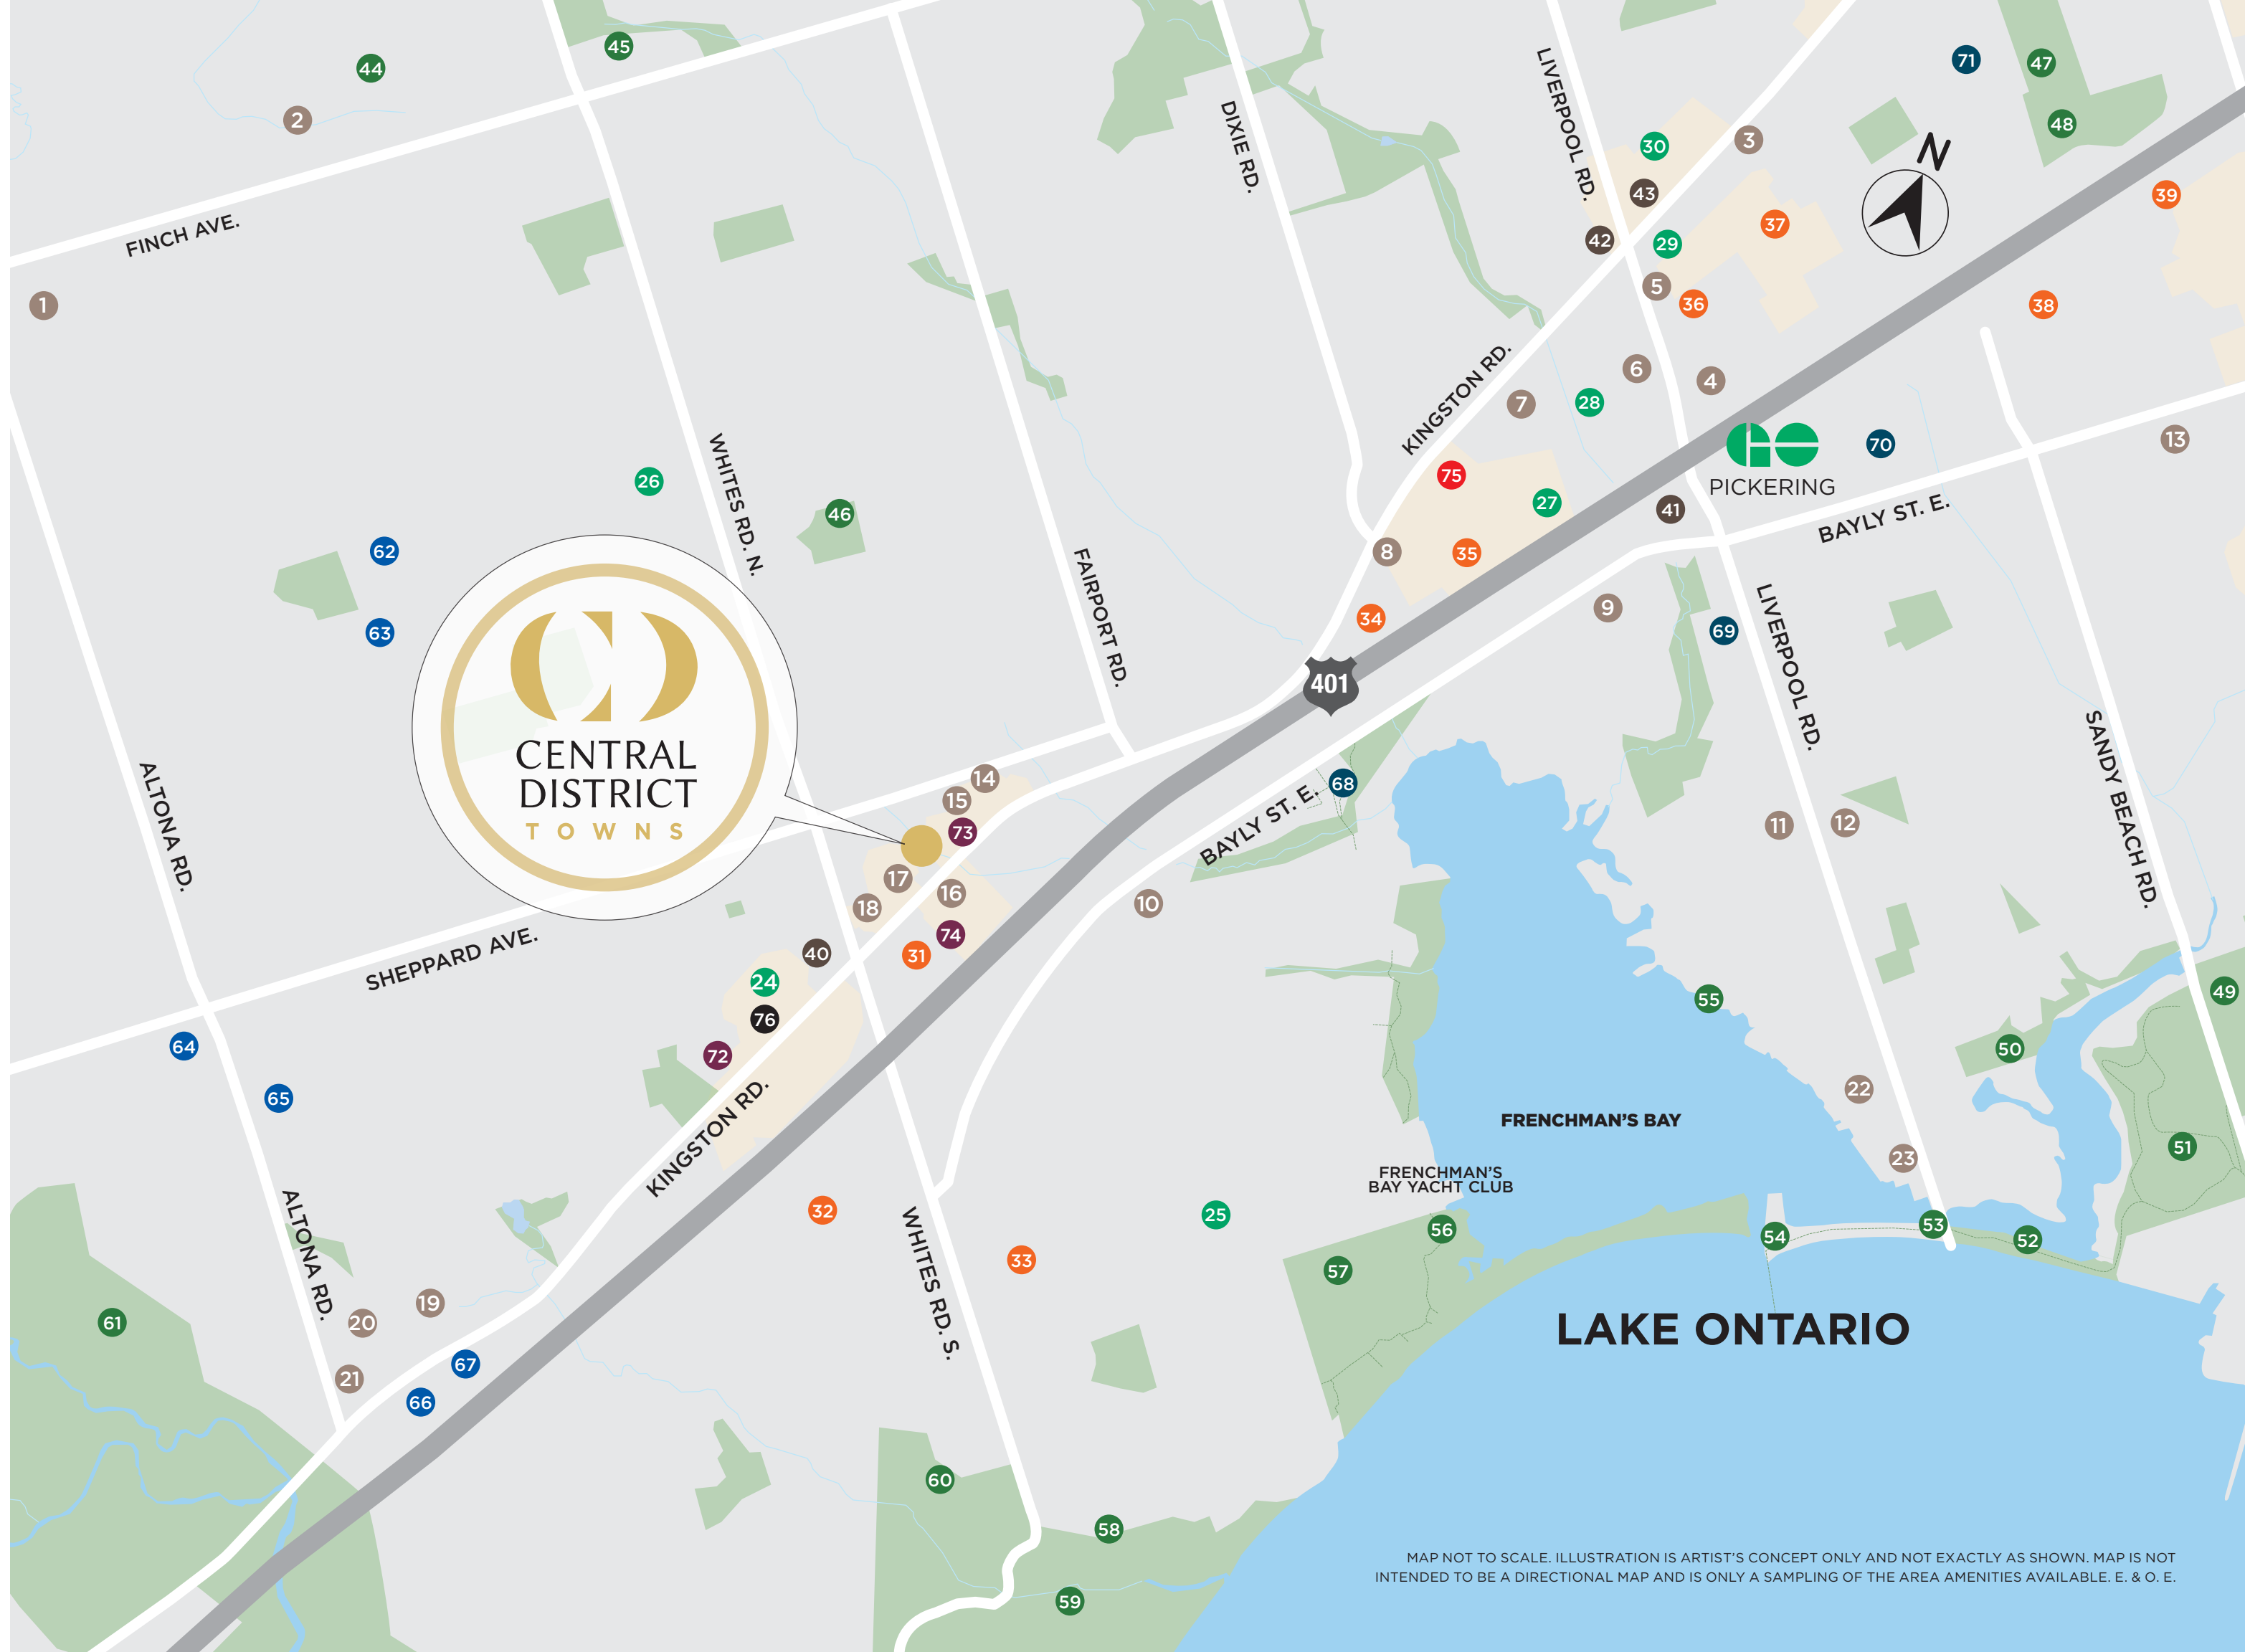

GROCERY

24. FRESHCO
25. LOBSTER BARON
26. METRO
27. FOOD BASICS
28. LOBLAWS
29. FARM BOY
30. PACIFIC FRESH FOOD MARKET

SHOPPING

31. LCBO
32. PREMIER BRANDS
33. PETRO CANADA CAR WASH
34. PARTSOURCE
35. THE HOME DEPOT
36. BEER STORE
37. PICKERING TOWN CENTRE
38. PICKERING PETRO-PASS
39. FLOUR CONFECTIONS

CAFES

40. TIM HORTON'S
41. STARBUCKS
42. TIM HORTON'S
43. STARBUCKS

PARKS

44. AMARETTO PARK
45. ERIN GATE PARK
46. SHADYBROOK PARK
47. DIANA PRINCESS OF WALES PARK
48. VILLAGE EAST PARK
49. BAY RIDGES KINGSMEN PARK
50. ALDERWOOD PARK
51. ALEX ROBERTSON PARK
52. BEACHFRONT PARK
53. MILLENIUM SQUARE
54. LIVERPOOL ROAD PIER
55. PROGRESS FRENCHMAN'S BAY EAST PARK
56. BEACH POINT
57. ROTARY FRENCHMAN'S BAY WEST PARK
58. CLIFFEVIEW PARK
59. PETTICOAT CREEK CONSERVATION AREA
60. DUNMOORE PARK
61. ROUGE VALLEY PARK

SCHOOLS

62. ALTONA FOREST PUBLIC SCHOOL
63. ST. ELIZABETH SETON CATHOLIC SCHOOL
64. ST. MONICA CATHOLIC SCHOOL
65. ELIZABETH B. PHIN PUBLIC SCHOOL
66. BLAISDALE MONTESSORI SCHOOL
67. MONTESSORI LEARNING CENTRE OF PICKERING

CITY BUILDINGS

68. WEST SHORE COMMUNITY CENTRE
69. EAST SHORE COMMUNITY CENTRE
70. SERVICE ONTARIO
71. DELANEY & O'BRIEN ARENA

BANKS

72. ROYAL BANK OF CANADA
73. BANK OF MONTREAL
74. SCOTIA BANK

MEDICAL BUILDING

75. LIFELABS MEDICAL BUILDING

PHARMACY

76. SHOPPERS DRUG MART

MAP NOT TO SCALE. ILLUSTRATION IS ARTIST'S CONCEPT ONLY AND NOT EXACTLY AS SHOWN. MAP IS NOT INTENDED TO BE A DIRECTIONAL MAP AND IS ONLY A SAMPLING OF THE AREA AMENITIES AVAILABLE. E. & O. E.